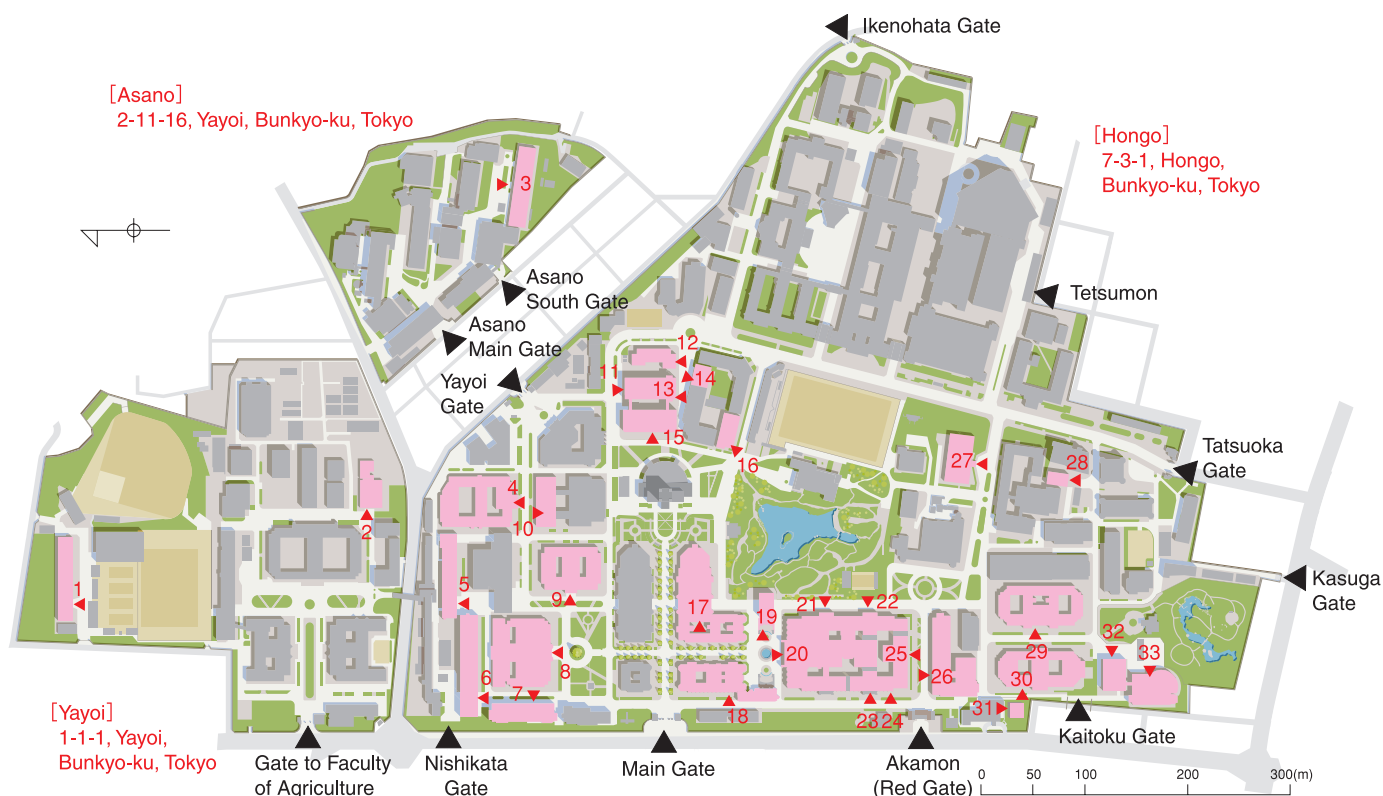

Location Map of the University of Tokyo Libraries

LOCATION of LIBRARIES in HONGO CAMPUS

TEL 03-5841-XXXX(Last four figures of the extension number)

	Location No. -Floor	Ext.		Location No. -Floor	Ext.
Earthquake Research Institute Library	1 - 3	25669	* Eng.3 Lib. (Systems Innovation, Technology Management for Innovation)		26519
General Library	20	22652	Eng.4A Lib. (Systems Innovation)	4 - 3	27087
Graduate School / Faculty of Education Library	25- 4	23912	Eng.4B Lib. (Materials Eng.)	4 - 3	27171
Education Library (Med. Bldg. 1 Stack)	29-B 1	28435	Eng.5 Lib. (Applied Chemistry, Chemical Eng., and Biotechnology)	6 - 3	27403
Graduate School of Humanities and Sociology / Faculty of Letters			Eng.6 Lib. (Applied Physics, Mathematical Informatics, Information Physics and Computing, Creative Informatics)	9 - 1	26945, 26946
Building No.2 Library	17- 4	23720	Eng.7 Lib. (Aeronautics and Astronautics)	5 - 3	26613
Building No.3 Library	19-B 1	23718	Eng.14 Lib. (Urban Eng.)	7 - 7	26257
Graduate Schools for Law and Politics			Sci.7 Lib. (Computer Science)	14- 3	24277
*Faculty of Law Library	18- 3	23137	Libraries of the School of Science		
Foreign Law Materials Reading Room	18- 1	23172, 23137	Central Office Library	12-1	24028, 24029
Center for Modern Japanese Legal & Political Documents (Meiji Shinbun Zasshi Bunko)	24-B 1	23171	Astronomy Library	15-11	24253
Historiographical Institute Library	23- 3	25962	Biological Sciences Library	30- 2	24453, 24495
Institute for Advanced Studies on Asia Library	32- 2	25893	Biophysics and Biochemistry Library	3 - 4	24405
Institute of Social Science Library	22- 3	24944	Earth and Planetary Science Library	11- 5	24312, 24505
Interfaculty Initiative in Information Studies, Graduate School of Interdisciplinary Information Studies Library	21- 5	25905	Library of Chemistry	16- 4	24325
Multi-media & Socio-information Studies Archive	21- 1	25906	Physics Library	13- 3	24151
Libraries for Engineering and Information Science & Technology			Library of Economics	26- 3	25562
Eng.1A Lib. (Civil Eng.)	8 - 2	26087	Resources and Historical Collections Office	31- 3	20677
Eng.1B Lib. (Architecture)	8 - 3	26207	Medical Library	27	23667
Eng.2 Lib. (Mechanical Eng., Precision Eng., Systems Innovation, Electrical Eng., Nuclear Eng., and Management, Bioengineering, Nuclear Professional School, Engineering Innovation)	10- 5	26315, 26731	Pharmaceutical Sciences Library	28- 2	24705
			University Library for Agricultural and Life Sciences	2	25427
			University Museum Library	33- 2	22808

Libraries marked "*" are closed during the reconstruction of the buildings.