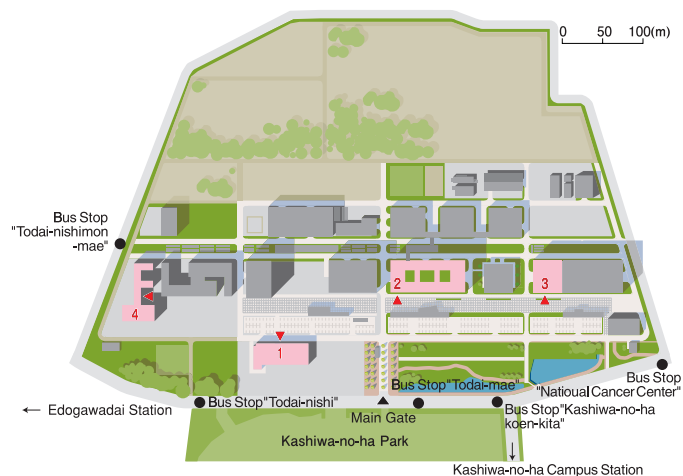

Location No. -Floor	Ext.
Kashiwa Library	1 - 2	64220
Institute for Solid State Physics Library	2 - 6	63210
Institute for Cosmic Ray Research Library	3 - 6	63170
Atmosphere and Ocean Research Institute Library	4 - 2	66015

LOCATION of LIBRARIES in KOMABA CAMPUS II

TEL 03-5452-XXXX(Last four figures of the extension number)

4-6-1, Komaba, Meguro-ku, Tokyo