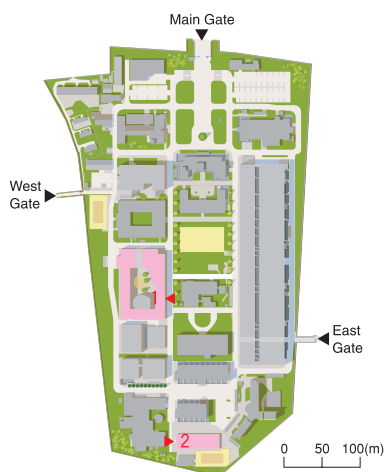

※TEL 03-5465-7006

LOCATION of LIBRARIES in KASHIWA CAMPUS

TEL 04-7136-XXXX(Last four figures of the extension number)

5-1-5, Kashiwanoha, Kashiwa-shi, Chiba

	Location No. -Floor	Ext.
Kashiwa Library	1 - 2	64220
Institute for Solid State Physics Library	2 - 6	63210
Institute for Cosmic Ray Research Library	3 - 6	63170
Atmosphere and Ocean Research Institute Library	4 - 2	66015

LOCATION of LIBRARIES in KOMABA CAMPUS II

TEL 03-5452-XXXX(Last four figures of the extension number)

4-6-1, Komaba, Meguro-ku, Tokyo

	Location No. -Floor	Ext.
Research Center for Advanced Science and Technology Library	1 - 2	55387
Institute of Industrial Science Library	2	56021